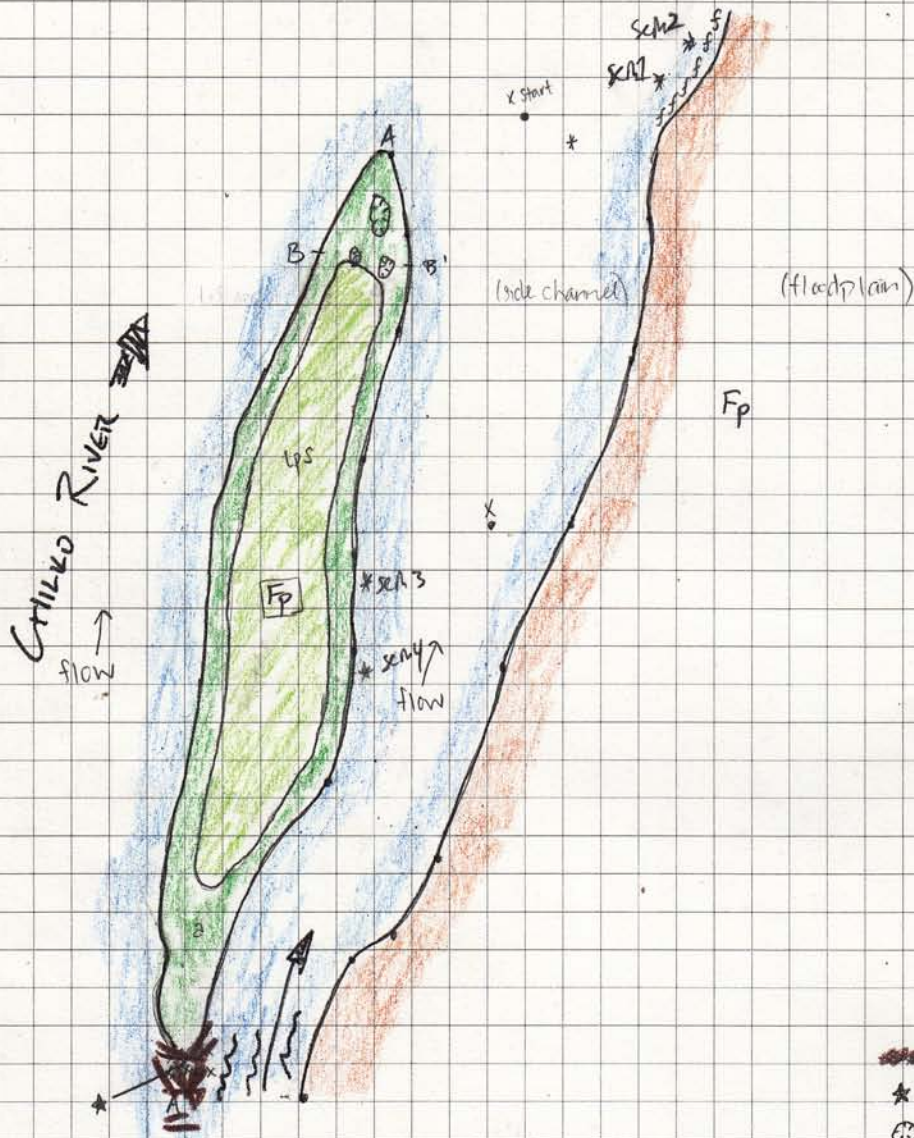

Location: Chilko, Site 2 Author: Lauren/Jacob/Josh

Date/Time: 8/30/11 11:30 AM GPS waypoint: 002

Lat/Long: 51°39'31.8 N Scale: 1 cm = 5 m (1:50)

124°39'11 W

LEGEND

- log jam/stick jam
- GPS waypoint
- Pit w/ water
- Floodplain
- alder
- lps Lodgepole-mature/Spruce
- bug sample location
- fish sampling location
- A-A', B-B' - vegetation transects