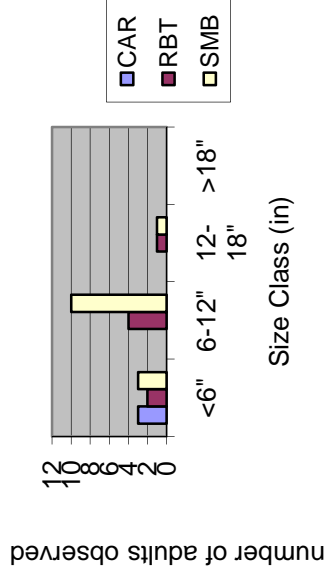

Species observed while diving at NF6.17.1

Size distributions observed while diving NF6.17.1

Adult Fish Species observed while diving NF6.17.2

Size distributions observed while diving NF6.17.2

Adult Fish Species observed while diving NF6.18.1

Size distributions observed while diving NF6.18.1

Adult Fish Species observed while diving NF6.18.2

Size distributions observed while diving NF6.18.2

North Fork Adult Fish Species below barrier

North Fork Adult Fish Species Observed above Barrier

Size Distribution of Fished in North Fork Observed While Diving Below Barrier

Size Distribution of Fished in North Fork Observed While Diving Above Barrier