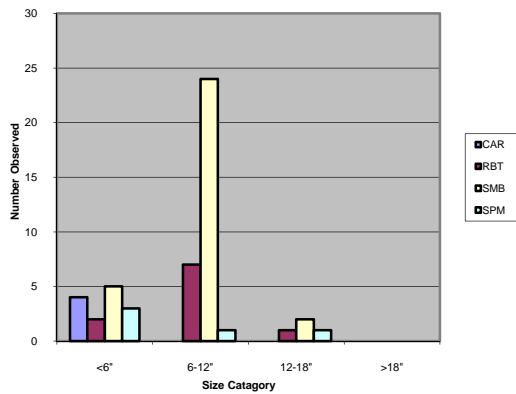

Size distributions observed while diving NF6.18.1

Adult Fish Species observed while diving NF6.18.2

Size distributions observed while diving NF6.18.2

North Fork Adult Fish Species below barrier

North Fork Adult Fish Species Observed above Barrier

Size Distribution of Fished in North Fork Observed While Diving Below Barrier

Size Distribution of Fished in North Fork Observed While Diving Above Barrier