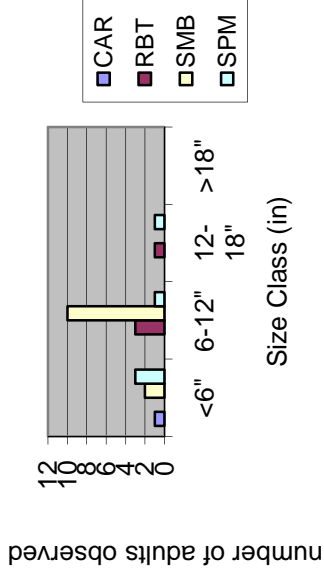

Species observed while diving at NF6.17.1

Size distributions observed while diving NF6.17.1

Adult Fish Species observed while diving NF6.17.2

Size distributions observed while diving NF6.17.2

Adult Fish Species observed while diving NF6.18.1

Size distributions observed while diving NF6.18.1

Adult Fish Species observed while diving NF6.18.2

Size distributions observed while diving NF6.18.2

North Fork Adult Fish Species below barrier

North Fork Adult Fish Species Observed above Barrier

Size Distribution of Fished in North Fork Observed While Diving Below Barrier

Size Distribution of Fished in North Fork Observed While Diving Above Barrier