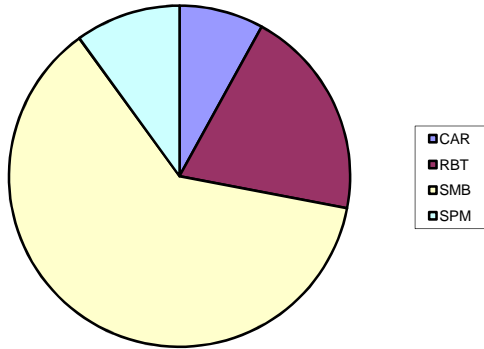

Species observed while diving at NF6.17.1

Size distributions observed while diving NF6.17.1

Adult Fish Species observed while diving NF6.17.2

Size distributions observed while diving NF6.17.2

Adult Fish Species observed while diving NF6.18.1

Size distributions observed while diving NF6.18.1

Adult Fish Species observed while diving NF6.18.2

Size distributions observed while diving NF6.18.2

North Fork Adult Fish Species below barrier

North Fork Adult Fish Species Observed above Barrier

Size Distribution of Fished in North Fork Observed While Diving Below Barrier

Size Distribution of Fished in North Fork Observed While Diving Above Barrier