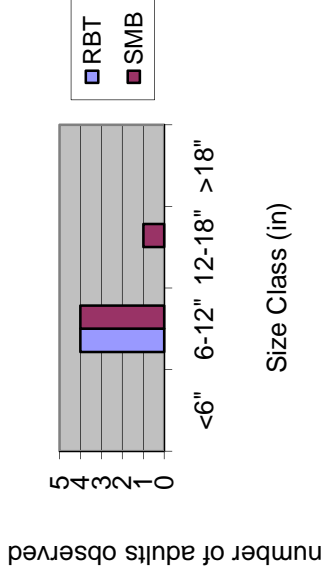

Species observed while diving at NF6.17.1

Size distributions observed while diving NF6.17.1

Adult Fish Species observed while diving NF6.17.2

Size distributions observed while diving NF6.17.2

Adult Fish Species observed while diving NF6.18.1

Size distributions observed while diving NF6.18.1

Adult Fish Species observed while diving NF6.18.2

Size distributions observed while diving NF6.18.2

North Fork Adult Fish Species below barrier

North Fork Adult Fish Species Observed above Barrier

Size Distribution of Fished in North Fork Observed While Diving Below Barrier

Size Distribution of Fished in North Fork Observed While Diving Above Barrier